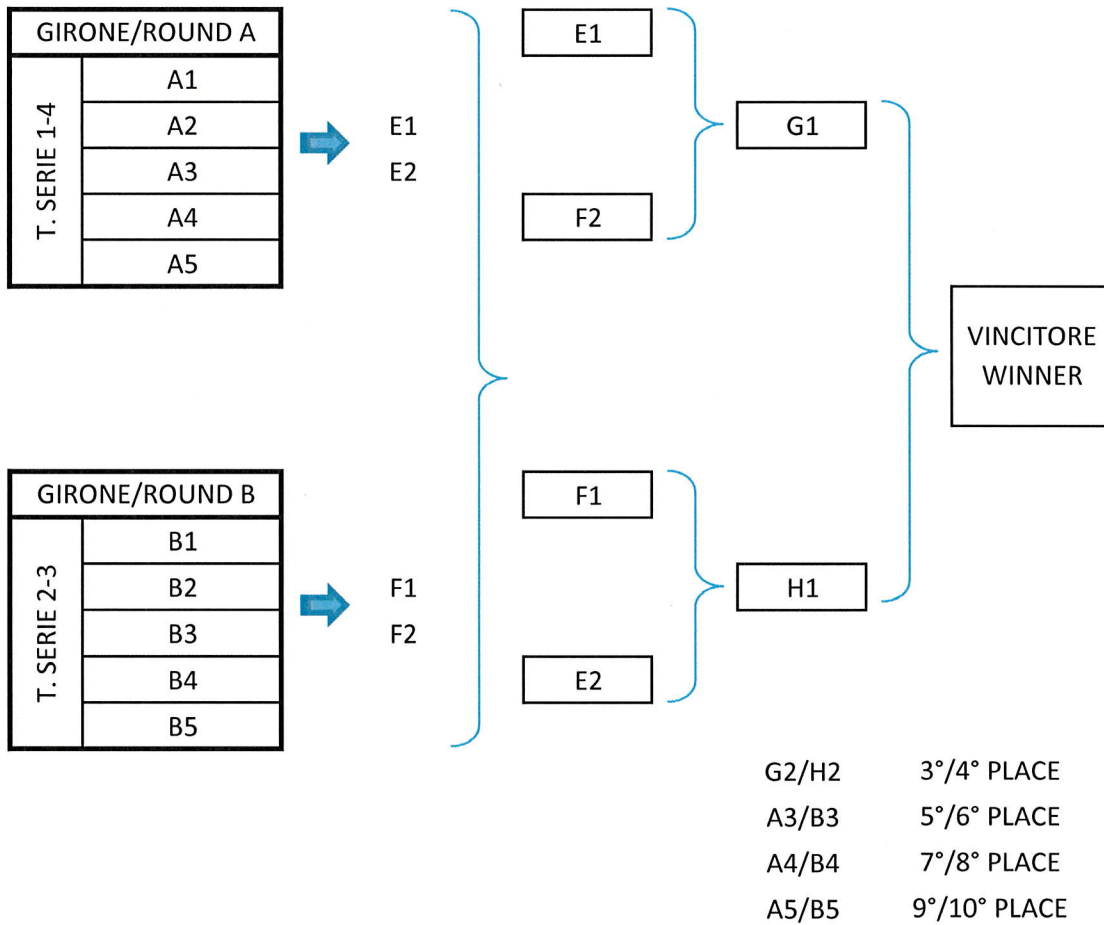

SCHEMA CAMPIONATO A 10 SQUADRE CHAMPIONSHIP SCHEME FOR 10 TEAMS

GIRONI / ROUNDS

SEMIFINAL

FINAL

TOTALE 27 PARTITE
TOTAL OF 27 MATCHES

COMMISSIONE TECNICA CER
CER TECHNICAL COMMISSION