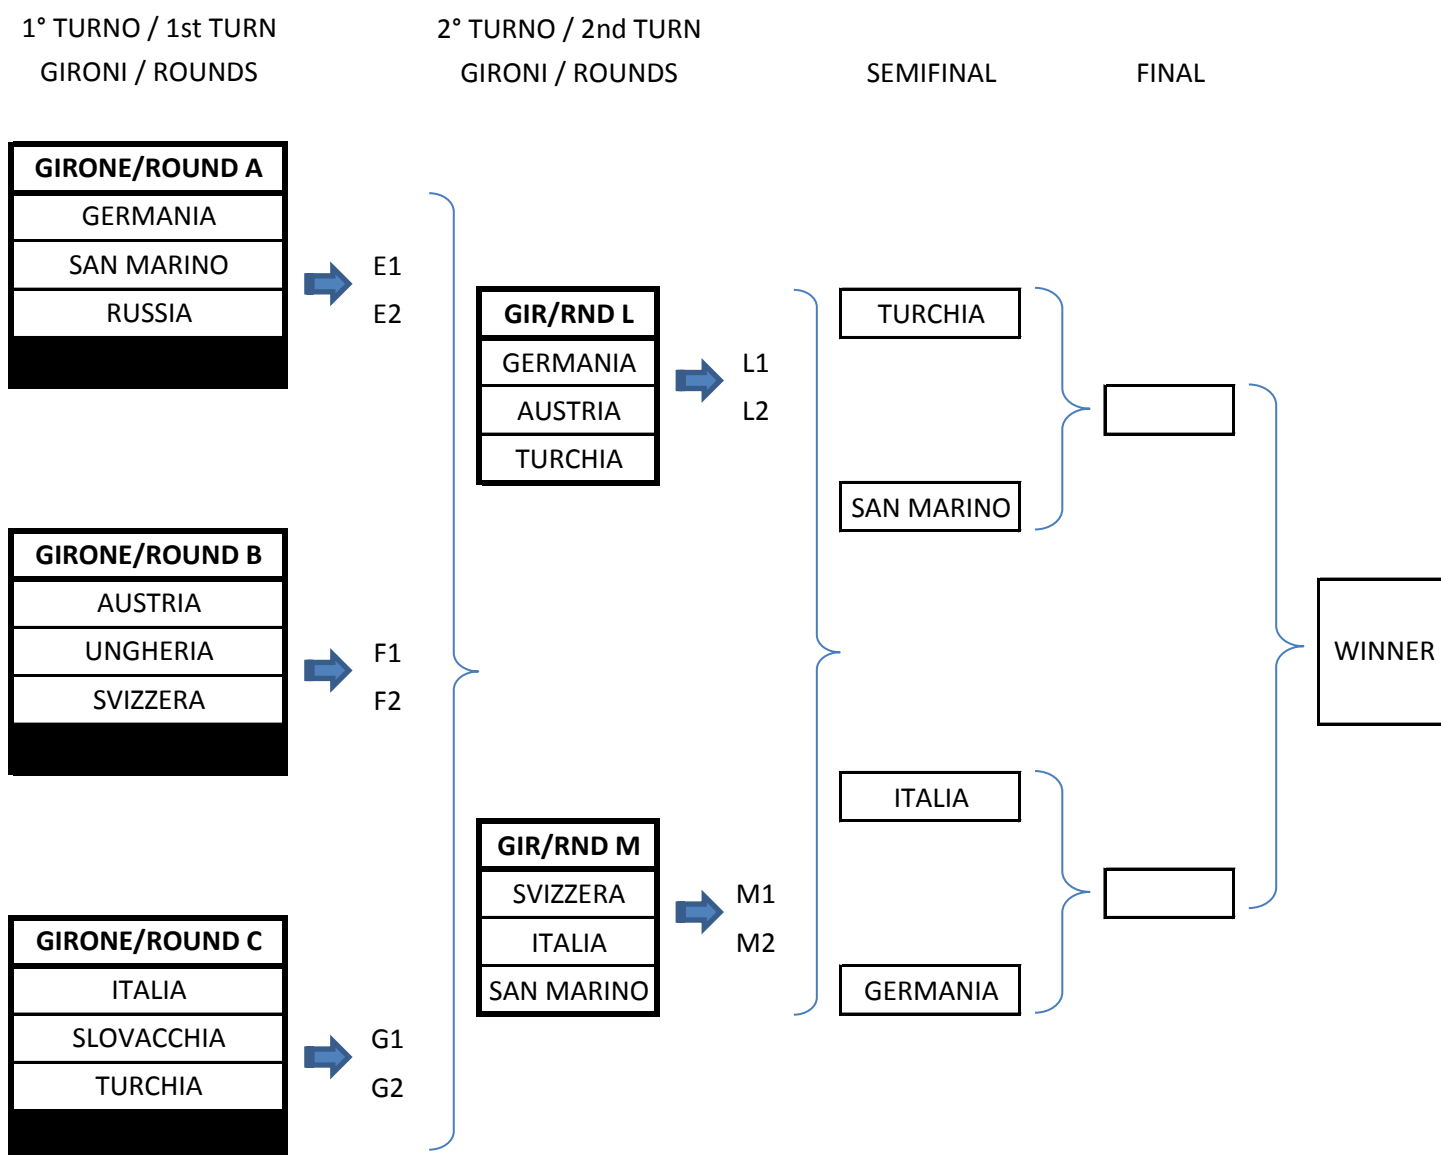

EUROPEAN CONFEDERATION RAFFA
5° European Bocce Championship for Men - Single
1° European Bocce Championship for Men - Double
5° European Bocce Championship for Women - Single
1° European Bocce Championship for Women - Double
1° European Bocce Championship for Mixed - Double

SCHEMA CAMPIONATO COPPIA FEMMINILE DOUBLE WOMEN CHAMPIONSHIP SCHEME

TOTALE 18 PARTITE
TOTAL OF 18 MATCHES

COMMISSIONE TECNICA CER